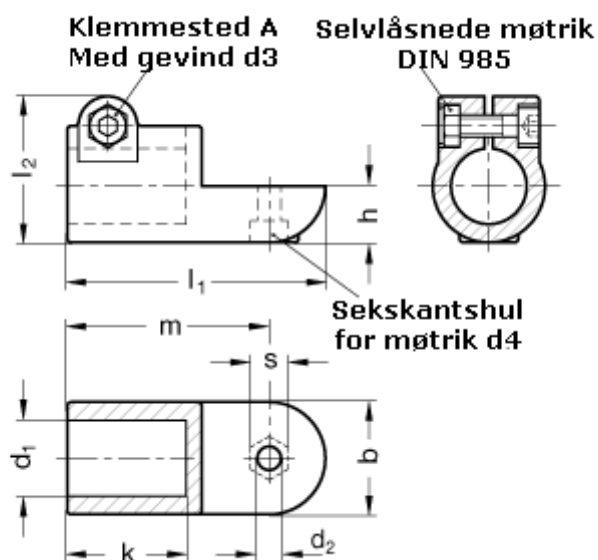

Article number: 20276B42OZ2BL

Description: E+G Swivel clamp connector  
GN276-B42-OZ-2-BL

## Measures

b = 65	m = 115
d1 = B42	s = 17
d2 = 10.2	
d3 = M10	
d4 = M10	
k = 74.0	
l1 = 148	
l2 = 77.5	